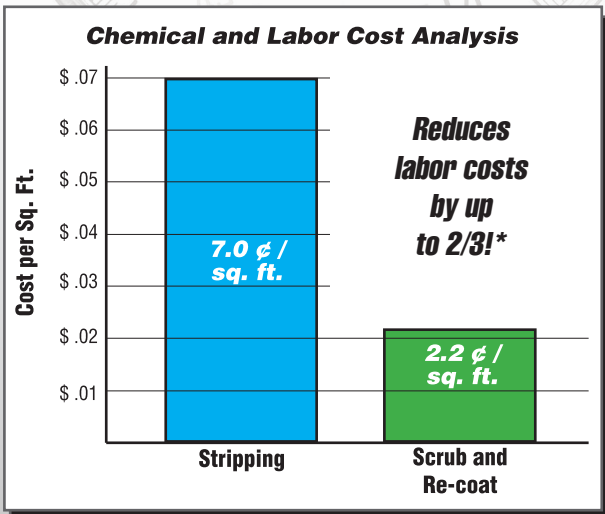

• Excellent scrub and re-coat ability

Top scrubbing with NCL QWIK-SCRUB and re-coating with 24/7® restores the floor surface extending the time between stripping cycles.